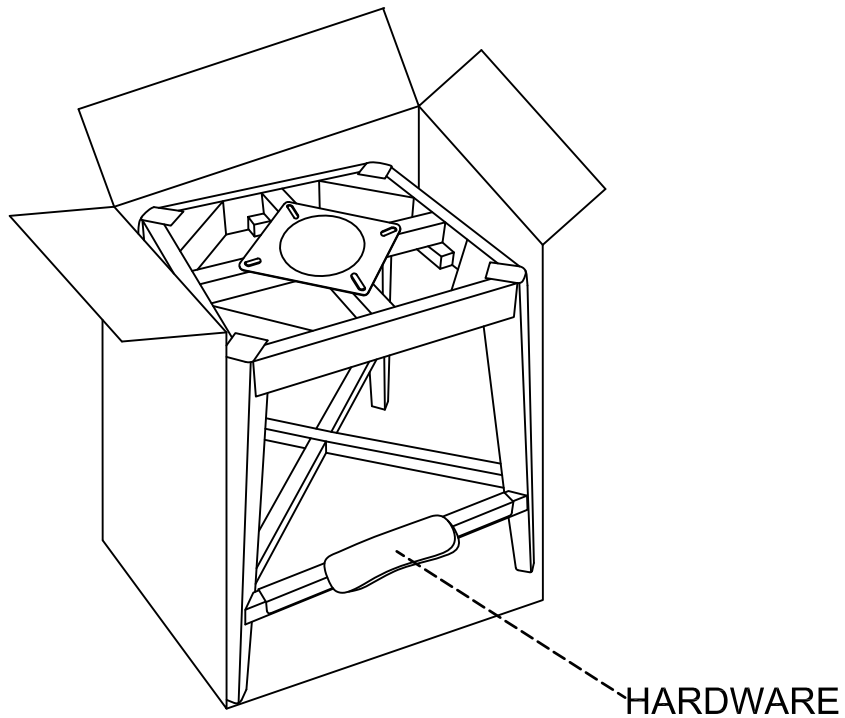

 <p>PEOPLE NEEDED</p>	 <p>300 lbs seat</p> <p>WEIGHT LIMIT</p>	 <p>ESTIMATED TIME</p>
--	---	---

PARTS LIST

①	CHAIR TOP		1 PC
②	CHAIR BASE		1 PC

HARDWARE LIST

A	BOLT - Ø1/4" x 1-1/4"		4 PCS
B	LOCK WASHER - Ø1/4"		4 PCS
C	FLAT WASHER - Ø1/4"		4 PCS
D	ALLEN KEY - 1/4"		1 PC

STEP 1

LOCATE HARDWARE PER BELOW DRAWING.

STEP 2

ROTATE THE TOP SWIVEL PLATE TO ACCESS THE BOLT SLOTS.

STEP 3

A		4 PCS
B		4 PCS
C		4 PCS
D		1 PC

Care & Maintenance

Do...