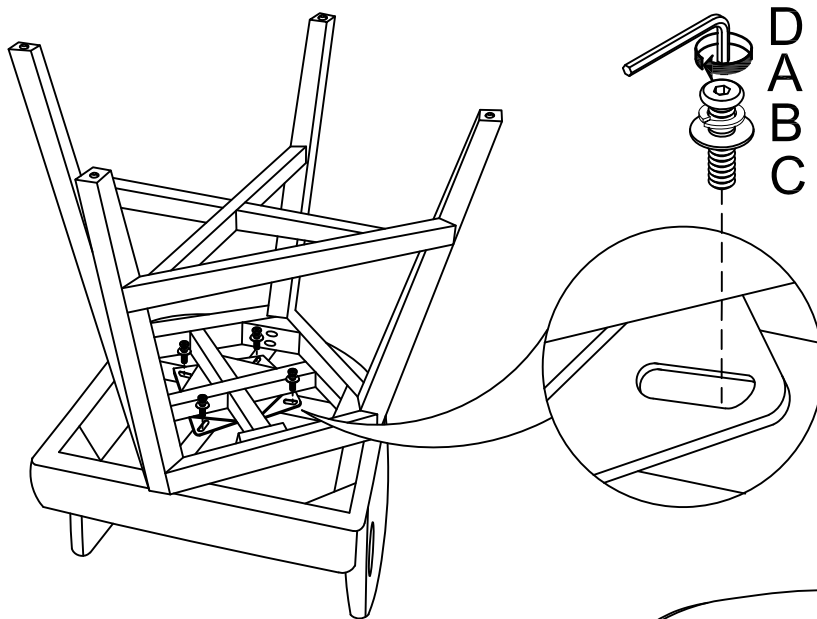

 <p>PEOPLE NEEDED</p>	 <p>300 lbs seat</p> <p>WEIGHT LIMIT</p>	 <p>ESTIMATED TIME</p>
--	---	---

PARTS LIST

①	CHAIR TOP		1 PC
②	CHAIR BASE		1 PC

HARDWARE LIST

A	BOLT - Ø1/4" x 1-1/4"		4 PCS
B	LOCK WASHER - Ø1/4"		4 PCS
C	FLAT WASHER - Ø1/4"		4 PCS
D	ALLEN KEY - 1/4"		1 PC

STEP 1

LOCATE HARDWARE PER BELOW DRAWING.

STEP 2

ROTATE THE TOP SWIVEL PLATE TO ACCESS THE BOLT SLOTS.

STEP 3

A		4 PCS
B		4 PCS
C		4 PCS
D		1 PC

Care & Maintenance

Do...