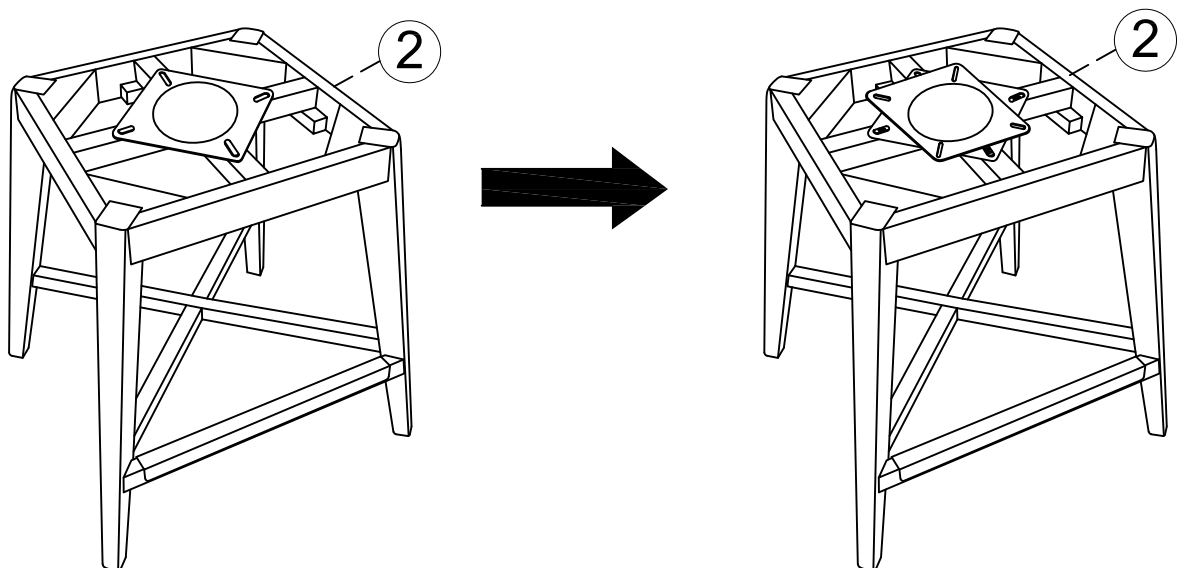

 <p>PEOPLE NEEDED</p>	 <p>300 lbs seat</p> <p>WEIGHT LIMIT</p>	 <p>ESTIMATED TIME</p>
--	---	---

PARTS LIST

①	CHAIR TOP		1 PC
②	CHAIR BASE		1 PC

HARDWARE LIST

A	BOLT - Ø1/4" x 1-1/4"		4 PCS
B	LOCK WASHER - Ø1/4"		4 PCS
C	FLAT WASHER - Ø1/4"		4 PCS
D	ALLEN KEY - 1/4"		1 PC

STEP 1

LOCATE HARDWARE PER BELOW DRAWING.

STEP 2

ROTATE THE TOP SWIVEL PLATE TO ACCESS THE BOLT SLOTS.

STEP 3

A		4 PCS
B		4 PCS
C		4 PCS
D		1 PC

Care & Maintenance

Do...