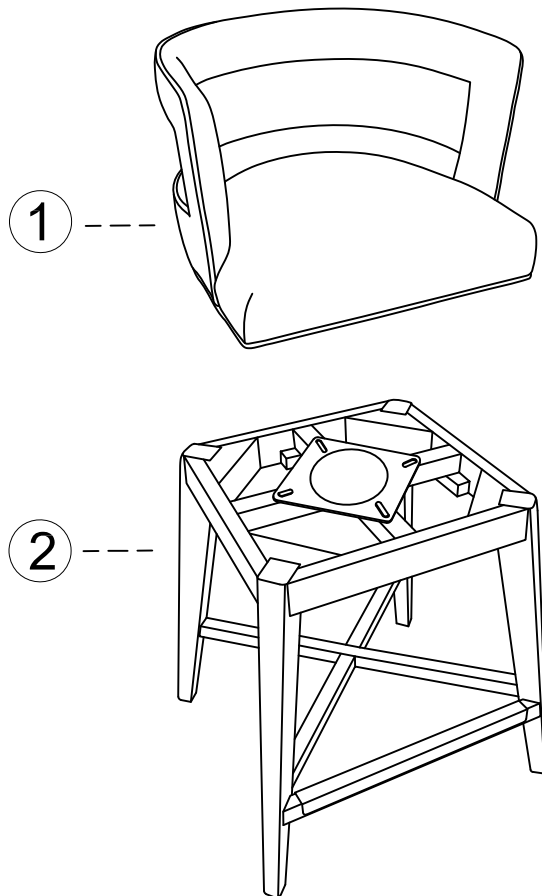

SCAN QR CODE FOR
ASSEMBLY VIDEO

Please read below before assembly:

- Assemble the product on a flat, soft surface such as a carpet or cloth to prevent scratching the finish.
- Do not discard any content until assembly is complete to avoid accidentally discarding small parts or hardware.
- Take out all parts and hardware from box.
- Failure to follow these instructions may cause the bolts to misalign during assembly.

 <p>PEOPLE NEEDED</p>	 <p>300 lbs seat</p> <p>WEIGHT LIMIT</p>	 <p>ESTIMATED TIME</p>
--	---	---

PARTS LIST

①	CHAIR TOP		1 PC
②	CHAIR BASE		1 PC

HARDWARE LIST

A	BOLT - Ø1/4" x 1-1/4"		4 PCS
B	LOCK WASHER - Ø1/4"		4 PCS
C	FLAT WASHER - Ø1/4"		4 PCS
D	ALLEN KEY - 1/4"		1 PC

STEP 1

LOCATE HARDWARE PER BELOW DRAWING.

STEP 2

ROTATE THE TOP SWIVEL PLATE TO ACCESS THE BOLT SLOTS.

STEP 3

A		4 PCS
B		4 PCS
C		4 PCS
D		1 PC

Care & Maintenance

Do...