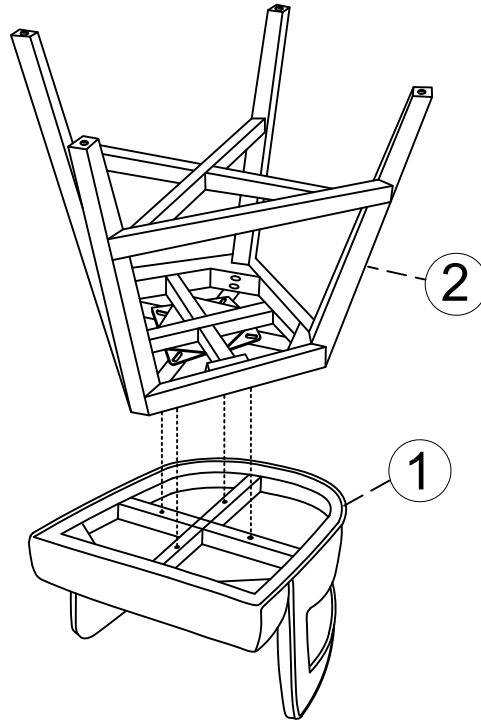

 <p>PEOPLE NEEDED</p>	 <p>300 lbs seat</p> <p>WEIGHT LIMIT</p>	 <p>ESTIMATED TIME</p>
--	---	---

PARTS LIST

①	CHAIR TOP		1 PC
②	CHAIR BASE		1 PC

HARDWARE LIST

A	BOLT - Ø1/4" x 1-1/4"		4 PCS
B	LOCK WASHER - Ø1/4"		4 PCS
C	FLAT WASHER - Ø1/4"		4 PCS
D	ALLEN KEY - 1/4"		1 PC

STEP 1

LOCATE HARDWARE PER BELOW DRAWING.

STEP 2

ROTATE THE TOP SWIVEL PLATE TO ACCESS THE BOLT SLOTS.

STEP 3

A		4 PCS
B		4 PCS
C		4 PCS
D		1 PC

Care & Maintenance

Do...