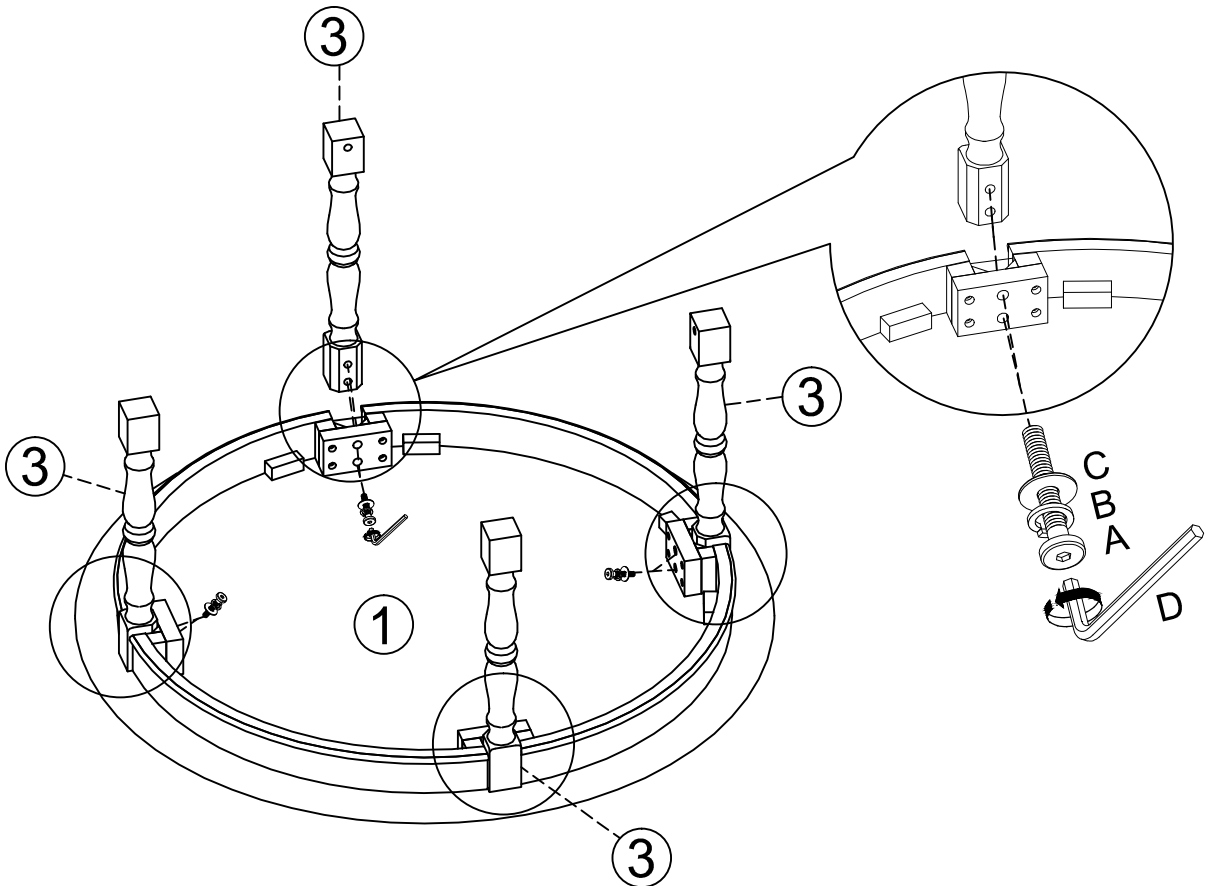

A	BOLT Ø5/6" x 2"		12 PCS
B	LOCK WASHER Ø5/16"		12 PCS
C	FLAT WASHER Ø5/16"		12 PCS
D	ALLEN KEY		1 PC

STEP 1

LOCATE PARTS AND HARDWARE PER BELOW DRAWING

STEP 2

A		8 PCS
B		8 PCS
C		8 PCS
D		1 PC

STEP 3

A		4 PCS
B		4 PCS
C		4 PCS
D		1 PC