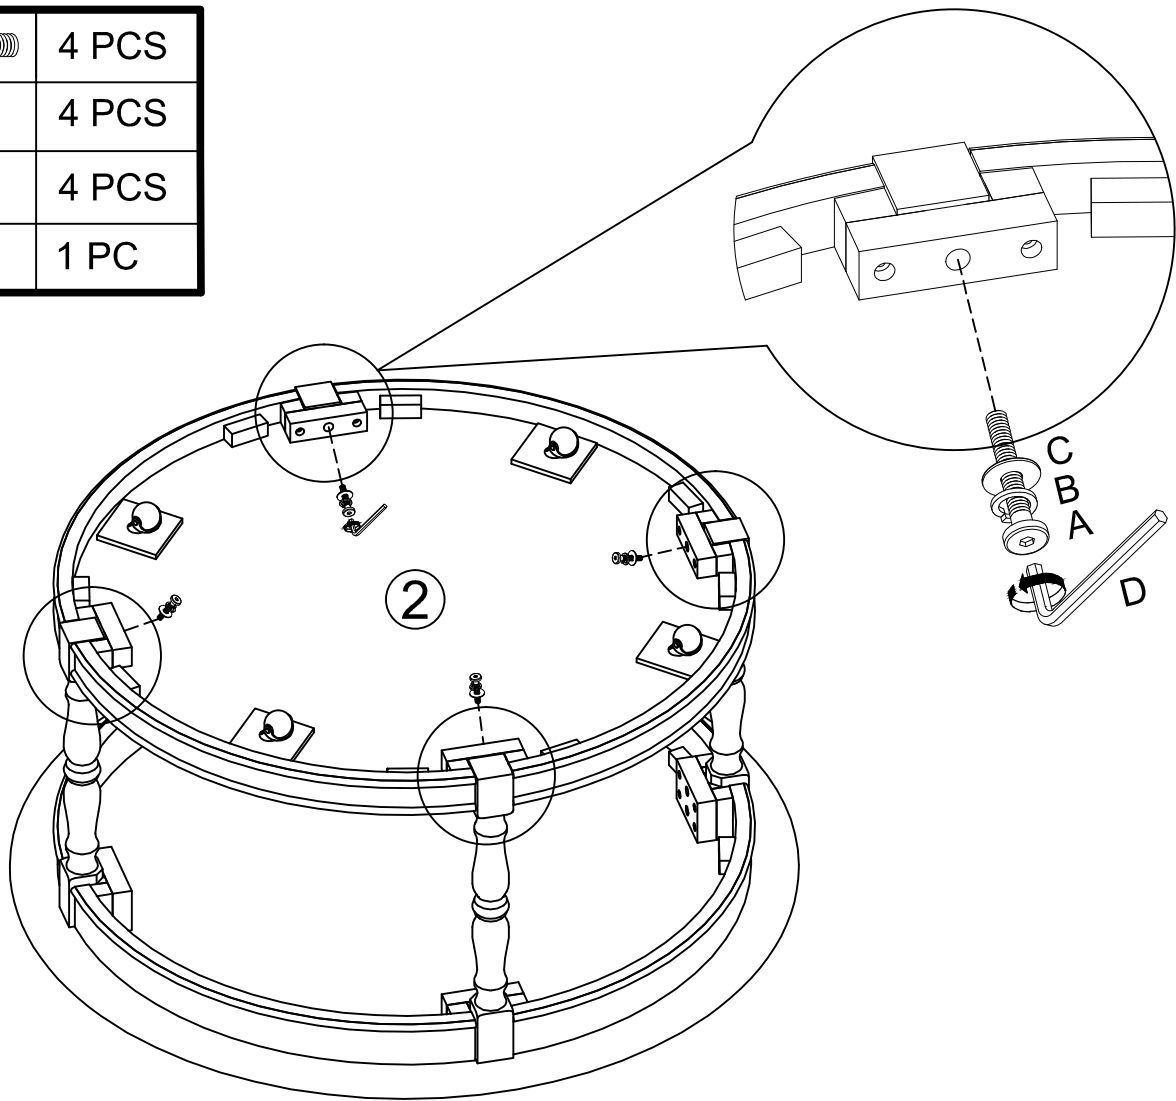

A	BOLT Ø5/6" x 2"		12 PCS
B	LOCK WASHER Ø5/16"		12 PCS
C	FLAT WASHER Ø5/16"		12 PCS
D	ALLEN KEY		1 PC

STEP 1

LOCATE PARTS AND HARDWARE PER BELOW DRAWING

STEP 2

A		8 PCS
B		8 PCS
C		8 PCS
D		1 PC

STEP 3

A		4 PCS
B		4 PCS
C		4 PCS
D		1 PC