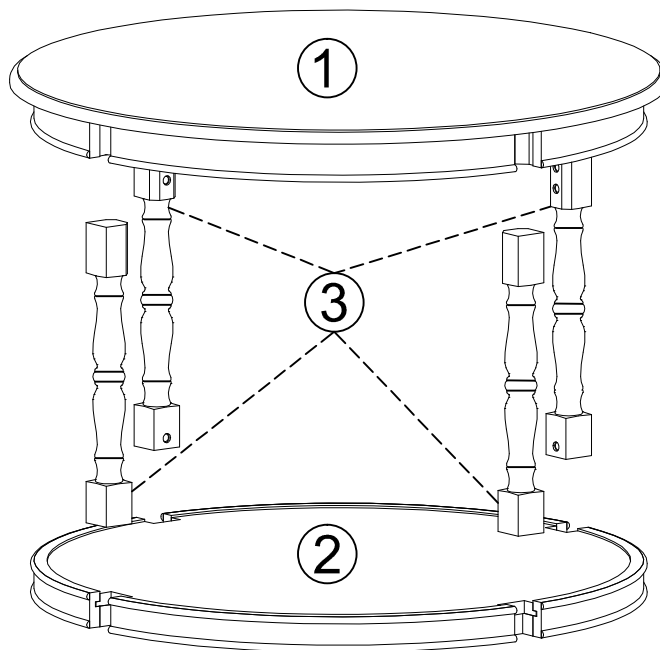

PEOPLE NEEDED

100

lbs table top

WEIGHT LIMIT

ESTIMATED TIME

PARTS LIST

①	TABLE TOP		1 PC
②	SHELF		1 PC
③	LEG		4 PCS

HARDWARE LIST

A	BOLT Ø5/6" x 2"		12 PCS
B	LOCK WASHER Ø5/16"		12 PCS
C	FLAT WASHER Ø5/16"		12 PCS
D	ALLEN KEY		1 PC

STEP 1

LOCATE PARTS AND HARDWARE PER BELOW DRAWING

STEP 2

A		8 PCS
B		8 PCS
C		8 PCS
D		1 PC

STEP 3

A		4 PCS
B		4 PCS
C		4 PCS
D		1 PC