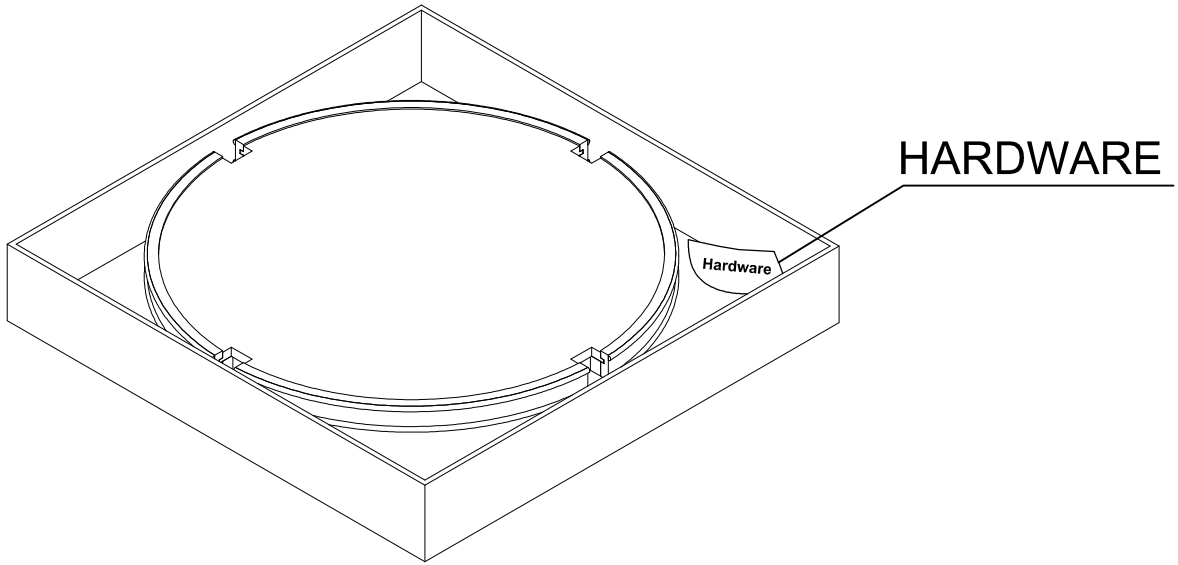

PEOPLE NEEDED

100

lbs table top

WEIGHT LIMIT

ESTIMATED TIME

PARTS LIST

①	TABLE TOP		1 PC
②	SHELF		1 PC
③	LEG		4 PCS

HARDWARE LIST

A	BOLT Ø5/6" x 2"		12 PCS
B	LOCK WASHER Ø5/16"		12 PCS
C	FLAT WASHER Ø5/16"		12 PCS
D	ALLEN KEY		1 PC

STEP 1

LOCATE PARTS AND HARDWARE PER BELOW DRAWING

STEP 2

A		8 PCS
B		8 PCS
C		8 PCS
D		1 PC

STEP 3

A		4 PCS
B		4 PCS
C		4 PCS
D		1 PC