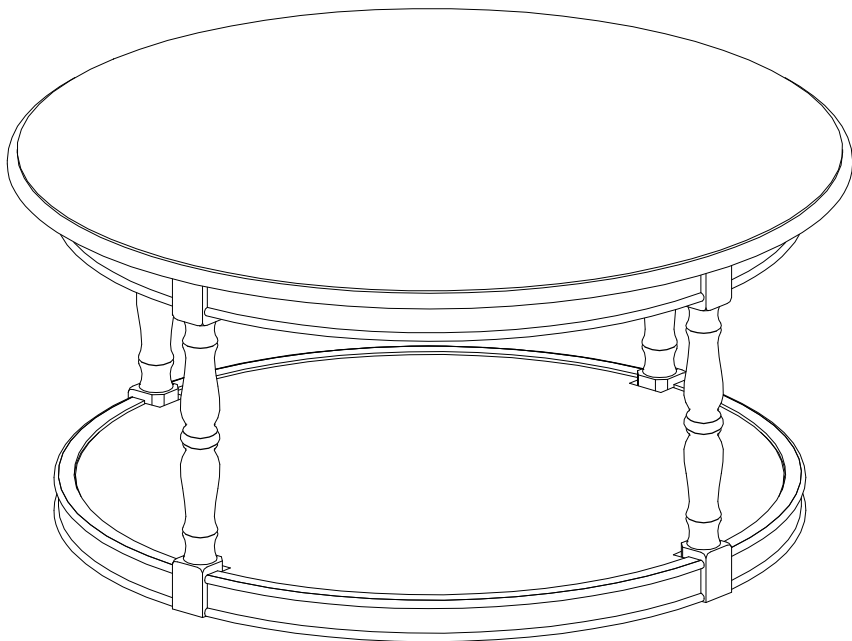

A	BOLT Ø5/6" x 2"		12 PCS
B	LOCK WASHER Ø5/16"		12 PCS
C	FLAT WASHER Ø5/16"		12 PCS
D	ALLEN KEY		1 PC

STEP 1

LOCATE PARTS AND HARDWARE PER BELOW DRAWING

STEP 2

A		8 PCS
B		8 PCS
C		8 PCS
D		1 PC

STEP 3

A		4 PCS
B		4 PCS
C		4 PCS
D		1 PC