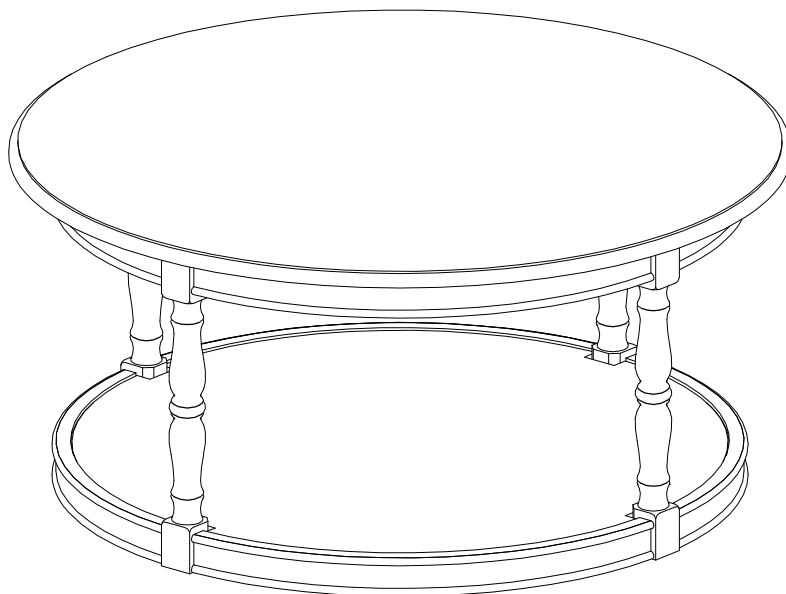

ASSEMBLY INSTRUCTIONS

BELDEN CASTERED COFFEE TABLE

Please read below before assembly

- Assemble the product on a flat, soft surface such as a carpet or cloth to prevent scratching the finish.
- Do not discard any content until assembly is complete to avoid accidentally discarding small parts or hardware.
- Take out all parts and hardware from box.
- Failure to follow these instructions may cause the bolts to misalign during assembly.