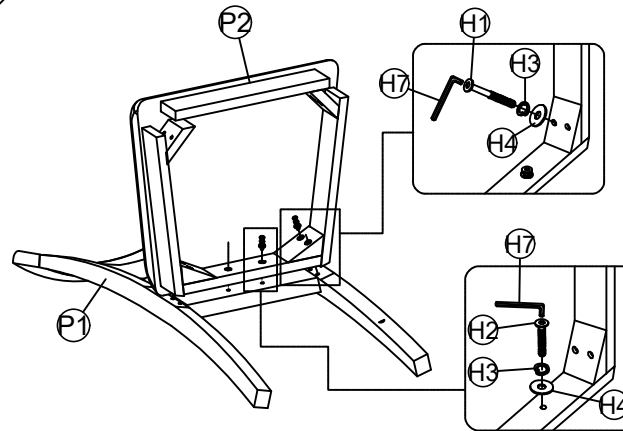

SONOMA DINING SIDE CHAIR

Assembly instructions:

PARTS LIST

No.	DESCRIPTION	IMAGE	Q'TY
P1	BACK FRAME		1
P2	CUSHION FRAME		1
P3	RIGHT LEG		1
P4	LEFT LEG		1
P5	RIGHT STRECHER		1
P6	LEFT STRECHER		1

HARDWARE LIST

No.	DESCRIPTION	IMAGE	Q'TY
H1	BOLT (Ø1/4" X 75 MM)		4
H2	BOLT (Ø1/4" X 40 MM)		2
H3	SPRING WASHER (Ø5/16"x13)		10
H4	FLAT WASHER (Ø5/16"x16)		10
H5	NUT (Ø5/16"x12)		4
H6	SCREW (4 x 50mm)		4
H7	ALLEN KEY (40x60mm)		1
H8	SPANNER		1

NOTE: PO # is located underneath/ at the back side of each item. Please be prepared to provide this # should any claim be necessary.

CAUTION: Item is heavy. Assembly should be performed by two people.

1