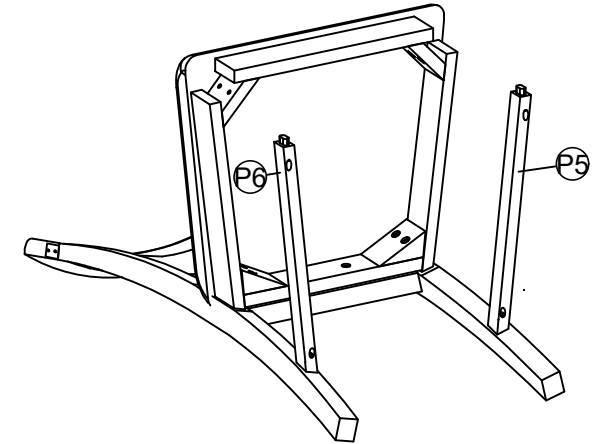

SONOMA DINING SIDE CHAIR

Assembly instructions:

PARTS LIST

No.	DESCRIPTION	IMAGE	Q'TY
P1	BACK FRAME		1
P2	CUSHION FRAME		1
P3	RIGHT LEG		1
P4	LEFT LEG		1
P5	RIGHT STRECHER		1
P6	LEFT STRECHER		1

HARDWARE LIST

No.	DESCRIPTION	IMAGE	Q'TY
H1	BOLT (Ø1/4" X 75 MM)		4
H2	BOLT (Ø1/4" X 40 MM)		2
H3	SPRING WASHER (Ø5/16"x13)		10
H4	FLAT WASHER (Ø5/16"x16)		10
H5	NUT (Ø5/16"x12)		4
H6	SCREW (4 x 50mm)		4
H7	ALLEN KEY (40x60mm)		1
H8	SPANNER		1

NOTE: PO # is located underneath/ at the back side of each item. Please be prepared to provide this # should any claim be necessary.

CAUTION: Item is heavy. Assembly should be performed by two people.

1

2

3

4

ASSEMBLY COMPLETED