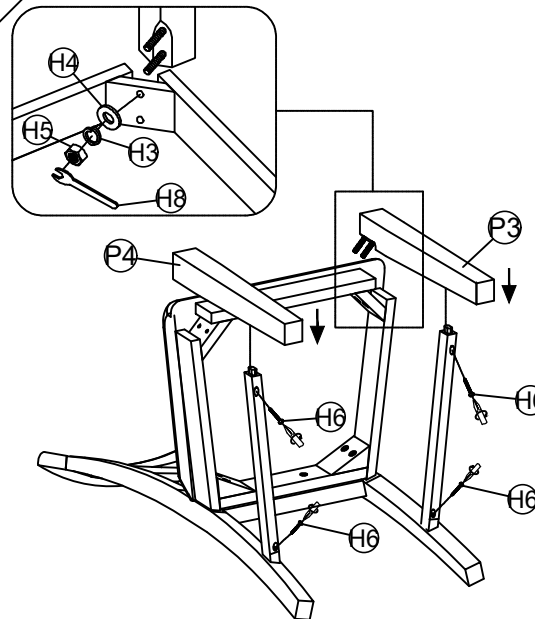

SONOMA DINING SIDE CHAIR

Assembly instructions:

PARTS LIST

No.	DESCRIPTION	IMAGE	Q'TY
P1	BACK FRAME		1
P2	CUSHION FRAME		1
P3	RIGHT LEG		1
P4	LEFT LEG		1
P5	RIGHT STRECHER		1
P6	LEFT STRECHER		1

HARDWARE LIST

No.	DESCRIPTION	IMAGE	Q'TY
H1	BOLT (Ø1/4" X 75 MM)		4
H2	BOLT (Ø1/4" X 40 MM)		2
H3	SPRING WASHER (Ø5/16"x13)		10
H4	FLAT WASHER (Ø5/16"x16)		10
H5	NUT (Ø5/16"x12)		4
H6	SCREW (4 x 50mm)		4
H7	ALLEN KEY (40x60mm)		1
H8	SPANNER		1

NOTE: PO # is located underneath/ at the back side of each item. Please be prepared to provide this # should any claim be necessary.

CAUTION: Item is heavy. Assembly should be performed by two people.

1

2

3

4

ASSEMBLY COMPLETED