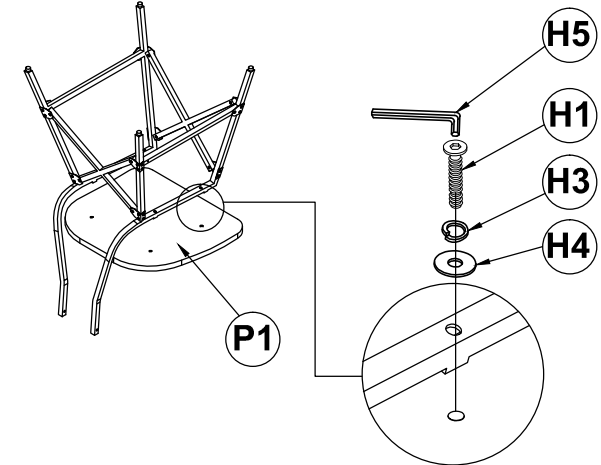

COOPER DINING SIDE CHAIR

Assembly instructions:

PARTS LIST

No.	DESCRIPTION	IMAGE	QTY
P1	SEAT		1
P2	BACK		1
P3	LEFT FRAME		1
P4	RIGHT FRAME		1
P5	X FRAME - FRONT		1
P6	X FRAME - BACK		1

HARDWARE LIST

No.	DESCRIPTION	IMAGE	QTY
H1	BOLT 1/4"X35		6
H2	BOLT 1/4"X13		8
H3	SPRING WASHER		4
H4	FLAT WASHER		4
H5	ALLEN KEY		1

NOTE: PO# is located underneath/ inside of each item. Please be prepared to provide this # should any claim be necessary.

Estimate assembly time : 7 minutes

1

NOTE: DON'T TIGHTEN BOLTS UNTIL INSTALL SEAT

2

3

4

ASSEMBLY COMPLETED