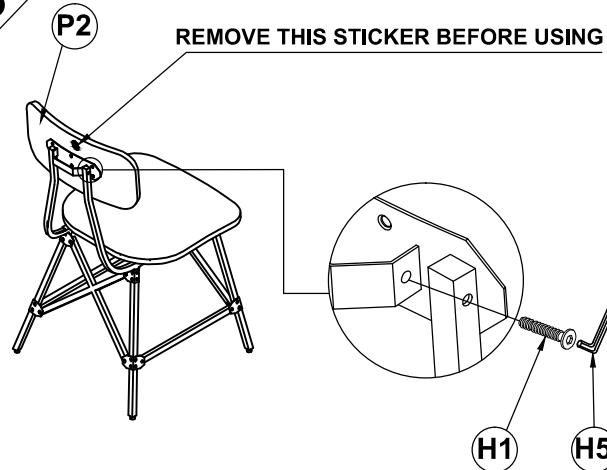

COOPER DINING SIDE CHAIR

Assembly instructions:

PARTS LIST

No.	DESCRIPTION	IMAGE	QTY
P1	SEAT		1
P2	BACK		1
P3	LEFT FRAME		1
P4	RIGHT FRAME		1
P5	X FRAME - FRONT		1
P6	X FRAME - BACK		1

HARDWARE LIST

No.	DESCRIPTION	IMAGE	QTY
H1	BOLT 1/4"X35		6
H2	BOLT 1/4"X13		8
H3	SPRING WASHER		4
H4	FLAT WASHER		4
H5	ALLEN KEY		1

NOTE: PO# is located underneath/ inside of each item. Please be prepared to provide this # should any claim be necessary.

Estimate assembly time : 7 minutes

1

NOTE: DON'T TIGHTEN BOLTS UNTIL INSTALL SEAT

2

3

4

ASSEMBLY COMPLETED