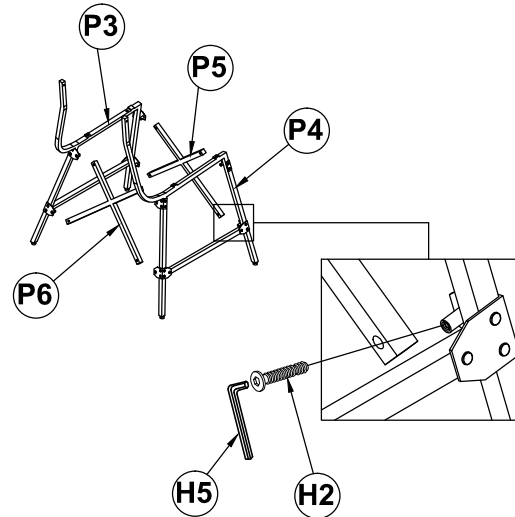

COOPER DINING SIDE CHAIR

Assembly instructions:

PARTS LIST

No.	DESCRIPTION	IMAGE	QTY
P1	SEAT		1
P2	BACK		1
P3	LEFT FRAME		1
P4	RIGHT FRAME		1
P5	X FRAME - FRONT		1
P6	X FRAME - BACK		1

HARDWARE LIST

No.	DESCRIPTION	IMAGE	QTY
H1	BOLT 1/4"X35		6
H2	BOLT 1/4"X13		8
H3	SPRING WASHER		4
H4	FLAT WASHER		4
H5	ALLEN KEY		1

NOTE: PO# is located underneath/ inside of each item. Please be prepared to provide this # should any claim be necessary.

Estimate assembly time : 7 minutes

1

NOTE: DON'T TIGHTEN BOLTS UNTIL INSTALL SEAT