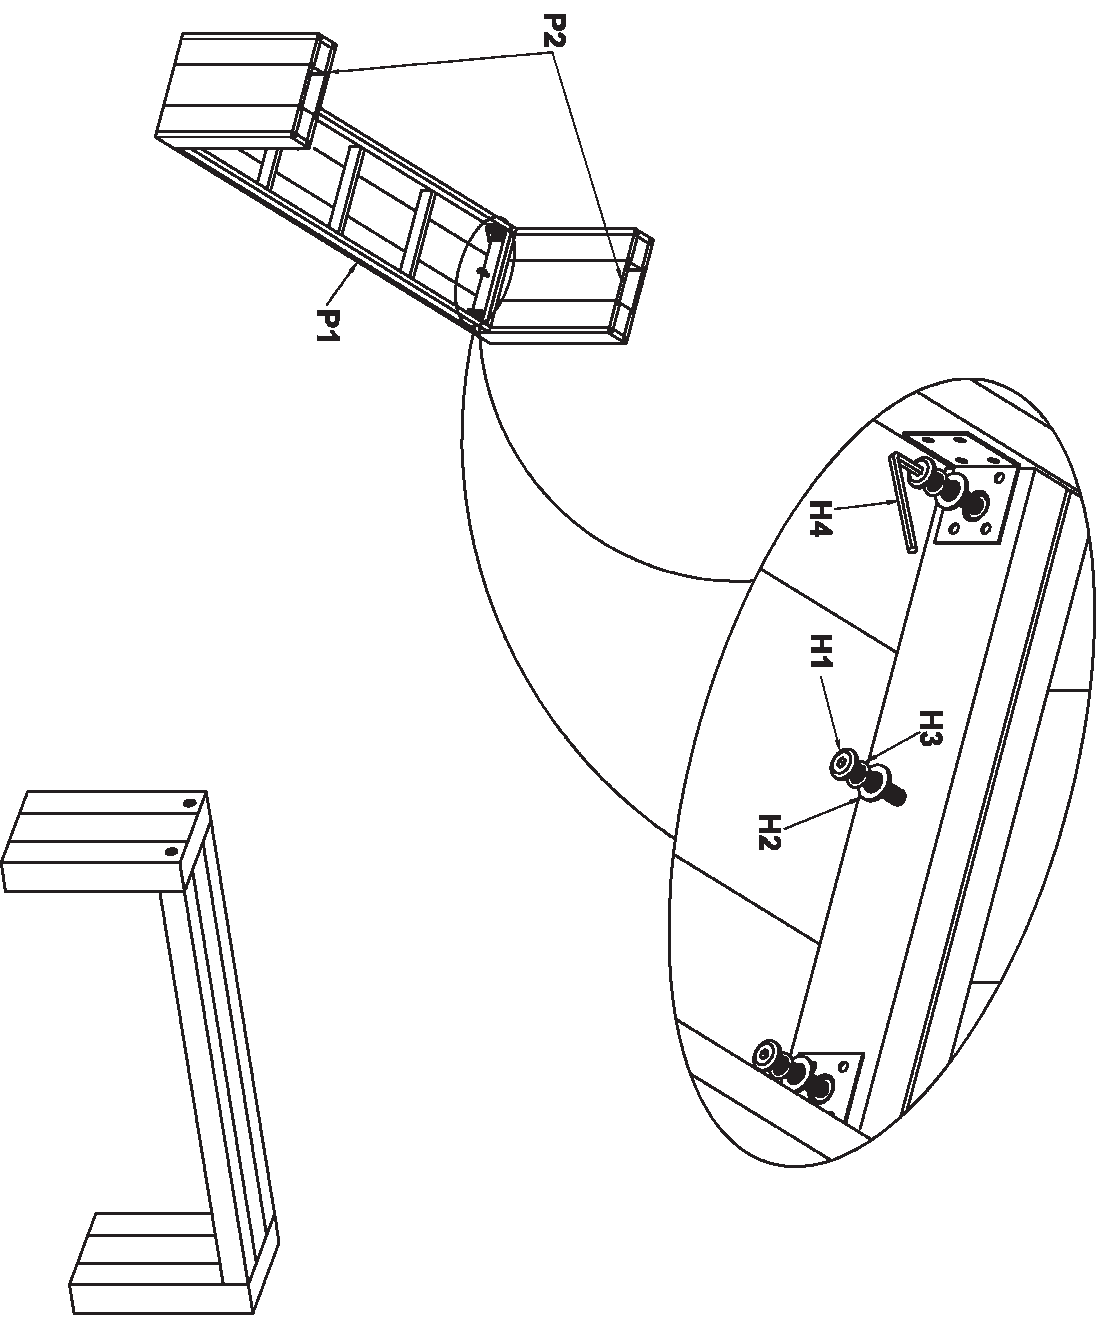

MONTEREY RECTANGLE COFFEE/ BENCH

Assembly instructions:

1

PARTS LIST

No.	DESCRIPTION	IMAGE	QTY
P1	TABLE TOP		1
P2	LEGG		2

HARDWARE LIST

No.	DESCRIPTION	IMAGE	QTY
H1	BOLT Ø8x70		6
H2	FLAT WASHER Ø8x18		6
H3	SPRING WASHER Ø8x15		6
H4	ALLEN KEY		1

NOTE: PO# is located underneath/ inside of each item. Please be prepared to provide this # should any claim be necessary.

CAUTION: Item is heavy assembly should be performed by two people.

Estimate assembly time: 2,5 minutes